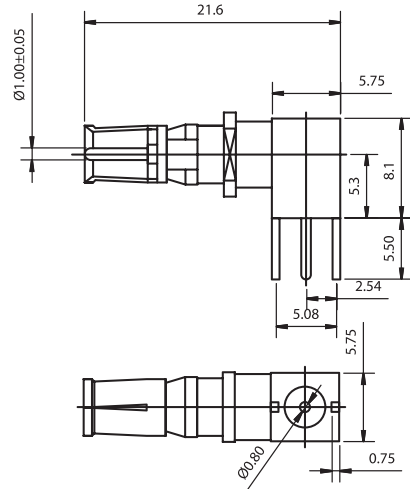

# Coaxial Conn. Right Angle Type

## MALE

## FEMALE

Distance (mm)	TYPE 1	TYPE 2
A	7.2	9.4
B	2.84	2.54
<b>Bracket Type</b>		
C	10.67	