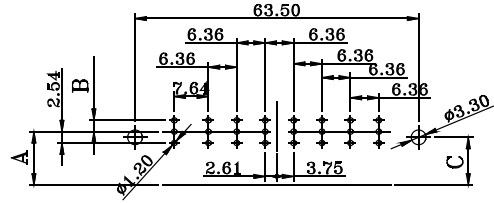

# Coaxial Conn. Right Angle Type

## FEMALE

Distance (mm)	TYPE 1	TYPE 2
A	7.2	9.4
B	2.84	2.54
<b>Bracket Type</b>		
C	10.67	