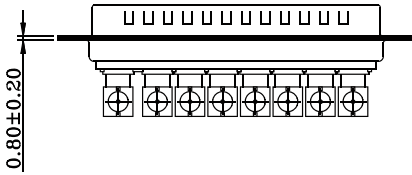

# Coaxial Conn. Right Angle Type

## FEMALE

Distance (mm)	TYPE 1	TYPE 2
A	7.2	9.4
B	2.84	2.54
<b>Bracket Type</b>		
C	10.67	