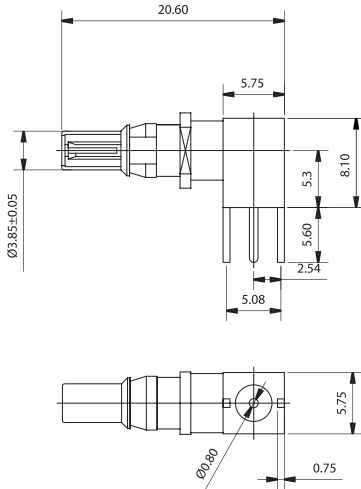

# Coaxial Conn. Right Angle Type

## MALE

## FEMALE

Distance (mm)	TYPE 1	TYPE 2
A	7.2	9.4
B	2.84	2.54
<b>Bracket Type</b>		
C	10.67	