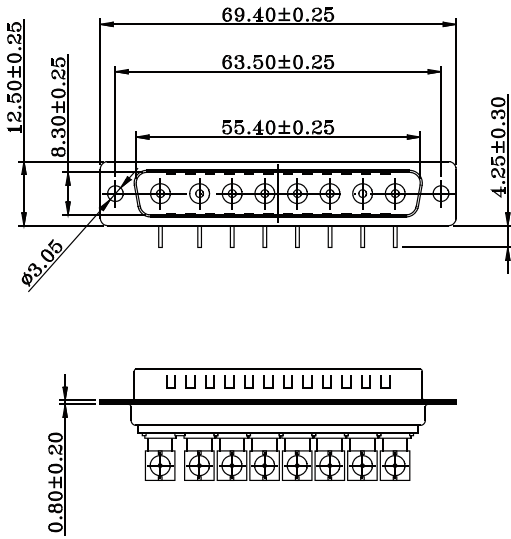

# Coaxial Conn. Right Angle Type

## FEMALE

Distance (mm)	TYPE 1	TYPE 2
A	7.2	9.4
B	2.84	2.54
<b>Bracket Type</b>		
C	10.67	