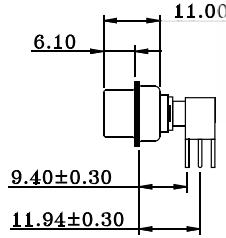

# Coaxial Conn. Right Angle Type

## FEMALE

Distance (mm)	TYPE 1	TYPE 2
A	7.2	9.4
B	2.84	2.54
<b>Bracket Type</b>		
C	10.67	